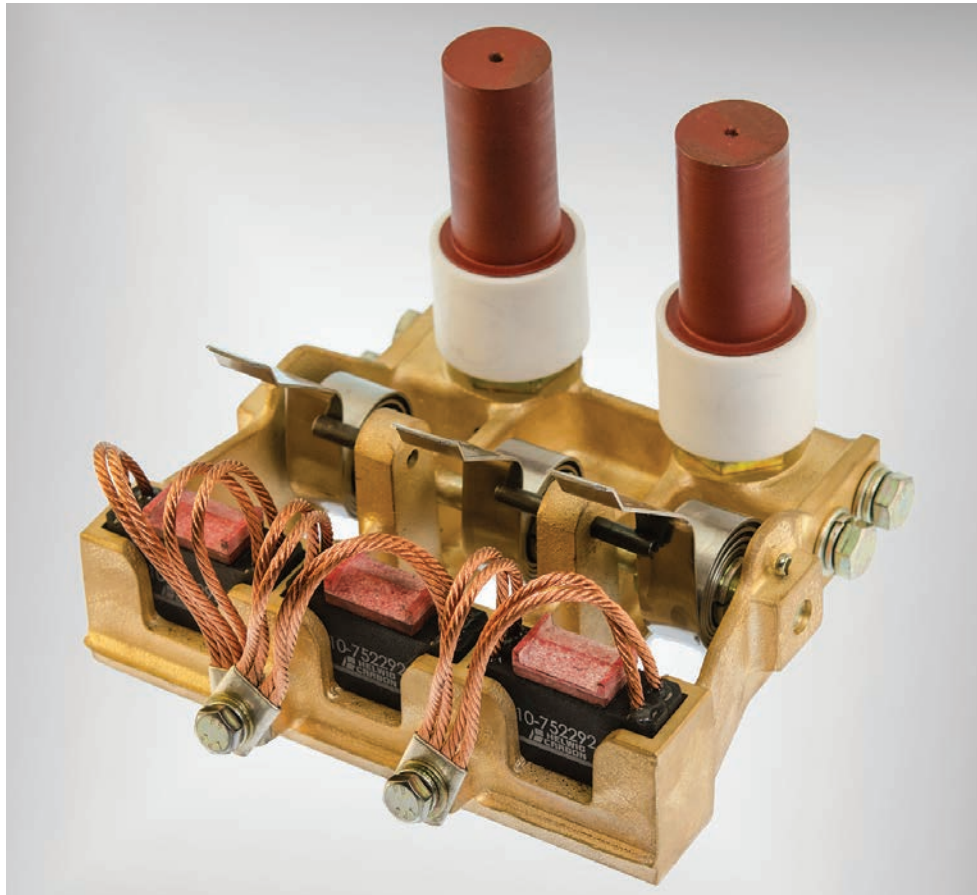

Traction Brush Holder from Helwig

For Transportation, Drilling & Industrial Use

- Drop in replacement for 752 Drilling & Traction motors (Models RB, ARB, & US).
- High strength cast gun metal brush holder body, exceeds OEM unit.
- Insulating studs have higher rating than OEM brush holder.
- Heavy duty clock style spring.
- Stud to hold spring finger in place for fast brush changes.
- Uses Helwig Carbon Product's traction brush grades H38, H83, H84, & H60.
- In stock for immediate shipment. **Part # TBH-752.**

Call us at **800.962.4851** for more information, or visit our website at www.helwigcarbon.com

High Quality **Drilling & Traction Brushes** from Helwig

Helwig Carbon manufactures a variety of carbon brushes used on drilling and traction motors. Our brushes are designed to handle the stringent requirements common with these critical applications.