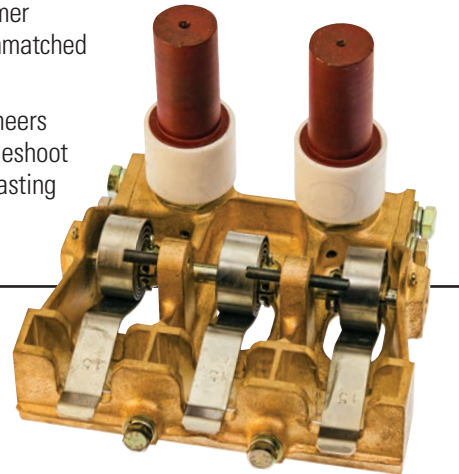

High Quality **Drilling & Traction Brushes** from Helwig

Helwig Carbon manufactures a variety of carbon brushes used on drilling and traction motors. Our brushes are designed to handle the stringent requirements common with these critical applications.

Helwig Carbon has years of experience supplying the drilling and traction motor industry. No quantity too large or too small.

You will enjoy superior customer service and have access to unmatched technical expertise.

We work diligently with engineers and field technicians to troubleshoot problems and find effective, lasting solutions.